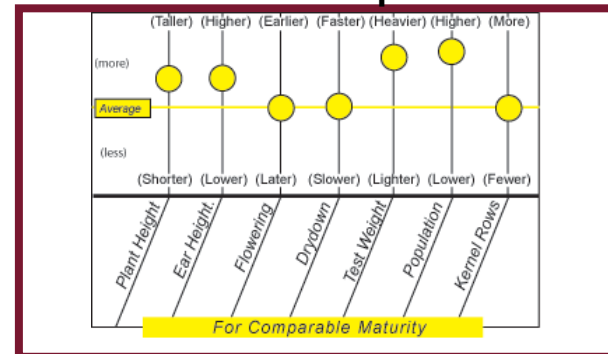

Characteristics Graphic

General Observations

Mat. Map Row C	Combine Harvest +
Export Restrictions +	Ear Harvest +
For NoTill ++++	Late Moves N.
For Late Planting	Early Moves S.
For Corn On Corn ++++	Early Harvest
Drought Stress ++++	Late Harvest +
Dry Down A	Low Population 8
Soil Type V	High Population 9

Performance

Silage ForTons
Silage For Milk
Yield For Mat. **9**
Grain Quality **+**

Agronomics

Root Strength 7	Stay Green 8
Stalk Strength 8	Test Weight 8
Kernel Rows 16-20	Plant Height 6
Final Pop. 28-30	Ear Height 6
Seedling Vigor 8	Flowering A