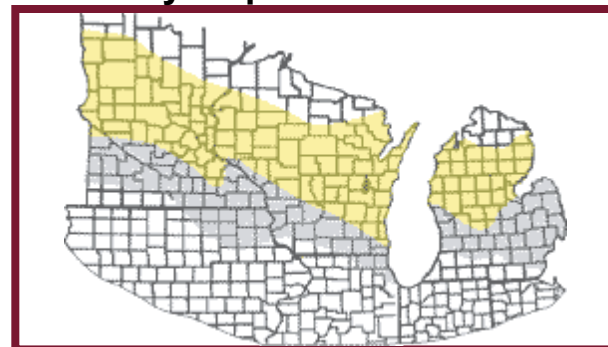

High Cycle 3K262

**MMR
90**

**Family
C4**

- New RR/YGPL hybrid for 2006
- "Triple-stacked" version of our very popular 7242 hybrid

Trait **RR/YGPL**
Event **603/MON810/MON863**
GMO **GMO**
History **2006**
Seed Size **S-M**
Use **G**
Processor Preferred **PP (HFC/HES)**

Maturity Map

Characteristics Graphic

General Observations

Mat. Map Row C	Combine Harvest +
Export Restrictions +	Ear Harvest +
For NoTill ++++	Late Moves N.
For Late Planting	Early Moves S.
For Corn On Corn ++++	Early Harvest
Drought Stress ++++	Late Harvest +
Dry Down A	Low Population 8
Soil Type V	High Population 9