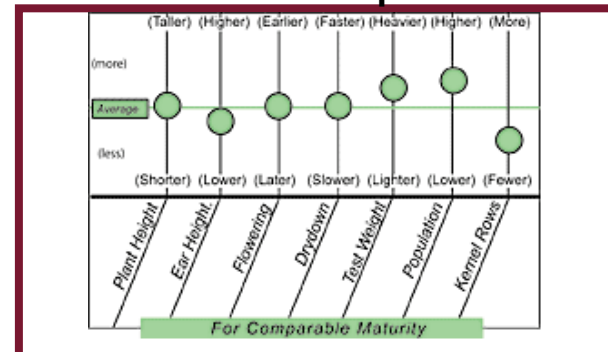

Trelay 4009

MMR
95

Family
C4

- Good flex ear; works for ear picking as well
- Solid roots and stalks
- Consistently high yields
- Excellent spring vigor
- Adaptable to heavy or variable soil types
- Average plant height

Trait	CONV
Event	-----
GMO	NON
History	SP401 in 2001
Seed Size	S-M
Use	G
Processor Preferred	---

Maturity Map

Characteristics Graphic

General Observations

Mat. Map Row D	Combine Harvest +
Export Restrictions	Ear Harvest +
For NoTill +++	Late Moves N. +
For Late Planting +	Early Moves S.
For Corn On Corn ++++	Early Harvest +
Drought Stress ++++	Late Harvest
Dry Down A	Low Population 7
Soil Type H/V	High Population 8