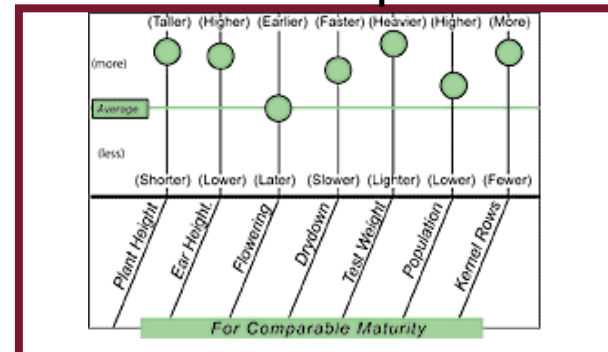

Trelay 4700

MMR
99

Family
B3

- Medium to tall stature
- Adapts well East to West (especially West)
- Large girthy ear
- Excellent test weight
- Very good roots and stalks

Trait	CONV
Event	-----
GMO	NON
History	SP522 in 2003
Seed Size	M
Use	G/S
Processor Preferred	---

Maturity Map

Characteristics Graphic

General Observations

Mat. Map Row F	Combine Harvest +
Export Restrictions	Ear Harvest +
For NoTill +++	Late Moves N. +
For Late Planting +	Early Moves S. +
For Corn On Corn ++++	Early Harvest +
Drought Stress ++++	Late Harvest +
Dry Down F	Low Population 7
Soil Type V	High Population 8

Performance

Silage ForTons	
Silage For Milk	+
Yield For Mat.	8
Grain Quality	

Agronomics

Root Strength	8	Stay Green	7
Stalk Strength	7	Test Weight	9
Kernel Rows	18-22	Plant Height	7
Final Pop.	28-30	Ear Height	7
Seedling Vigor	7	Flowering	A