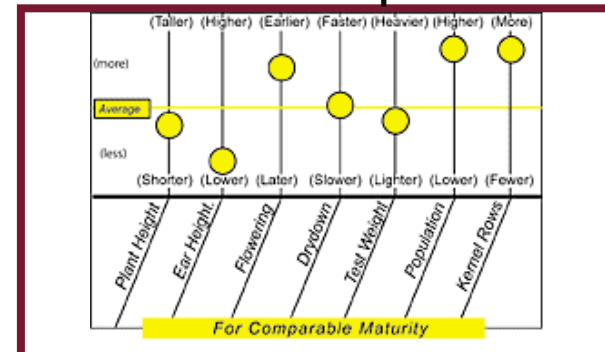

Characteristics Graphic

General Observations

Mat. Map Row K	Combine Harvest +
Export Restrictions	Ear Harvest
For NoTill ++++	Late Moves N. +
For Late Planting +	Early Moves S. +
For Corn On Corn ++++	Early Harvest +
Drought Stress +++	Late Harvest +
Dry Down A	Low Population 6
Soil Type H/V	High Population 8

Performance

Silage ForTons
Silage For Milk
Yield For Mat. 7
Grain Quality

Agronomics

Root Strength 8	Stay Green 9
Stalk Strength 8	Test Weight 6
Kernel Rows 18-22	Plant Height 4
Final Pop. 28-32	Ear Height 3
Seedling Vigor 8	Flowering E