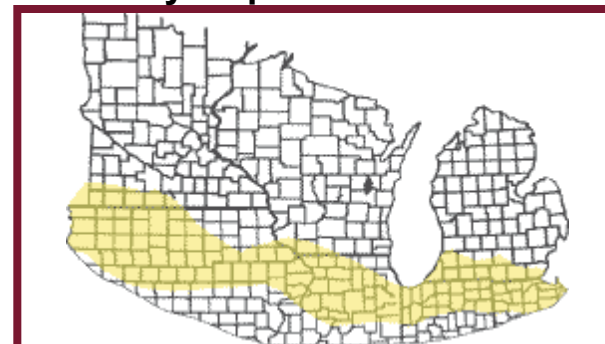

High Cycle **7782**

MMR  
**110**

Family  
**K1**

- YGCB version of Trelay 8200
- Excellent gray leaf spot tolerance
- Primarily for grain

Trait	<b>YGCB</b>
Event	<b>MON810</b>
GMO	<b>GMO</b>
History	<b>2002</b>
Seed Size	<b>M-L</b>
Use	<b>G</b>
Processor Preferred	<b>PP (HFC)</b>

### Maturity Map