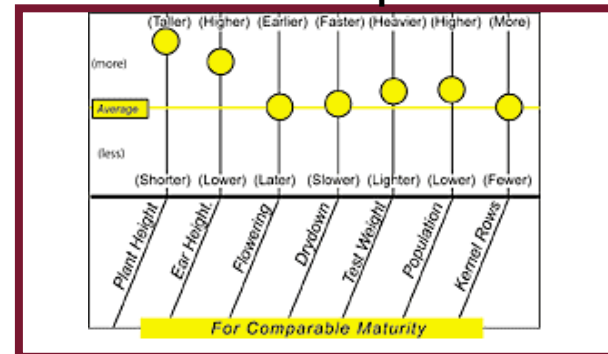

High Cycle **7H748**

MMR  
**109**

Family  
**O/J**

- Works better to the west
- Handles drought stress well
- Robust plant type

Trait **Hx1/LL**  
 Event **TC1507**  
 GMO **GMO**  
 History **2003**  
 Seed Size **M**  
 Use **G/S**  
 Processor Preferred **---**

### Maturity Map

### Characteristics Graphic