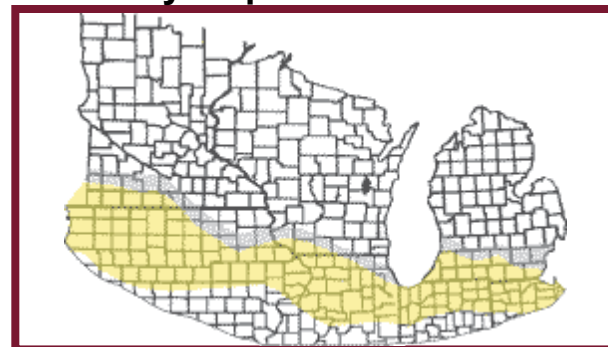

High Cycle **7H748**

MMR  
**109**

Family  
**O/J**

- Works better to the west
- Handles drought stress well
- Robust plant type

Trait **Hx1/LL**  
 Event **TC1507**  
 GMO **GMO**  
 History **2003**  
 Seed Size **M**  
 Use **G/S**  
 Processor Preferred **---**

### Maturity Map