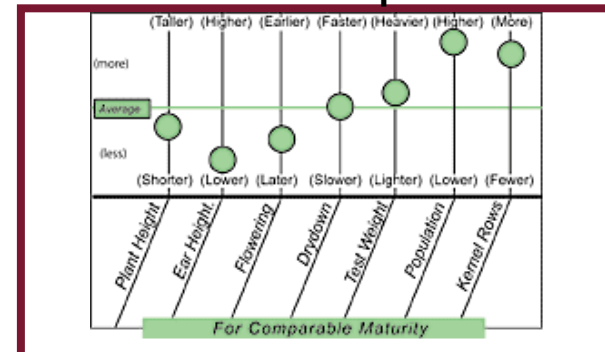

Trelay 8200

MMR
108

Family
K1

- Excellent yield potential
- Excellent stay green characteristic
- Excellent gray leaf spot tolerance
- Consistent, girthy ear
- Excellent stalk and root strength
- Excellent seed vigor
- Short plant height
- Late season standability

Trait	CONV
Event	-----
GMO	NON
History	SP891 in 2000
Seed Size	M-L
Use	G
Processor Preferred	PP (HFC)

Maturity Map

Characteristics Graphic

General Observations

Mat. Map Row	Combine Harvest +
Export Restrictions	Ear Harvest
For NoTill + + + +	Late Moves N. +
For Late Planting +	Early Moves S. +
For Corn On Corn + + + +	Early Harvest +
Drought Stress + + +	Late Harvest +
Dry Down A	Low Population 6
Soil Type H/V	High Population 9

Performance

Silage ForTons
Silage For Milk
Yield For Mat. 7
Grain Quality

Agronomics

Root Strength 9	Stay Green 8
Stalk Strength 9	Test Weight 6
Kernel Rows 18-22	Plant Height 4
Final Pop. 30-32	Ear Height 3
Seedling Vigor 8	Flowering E