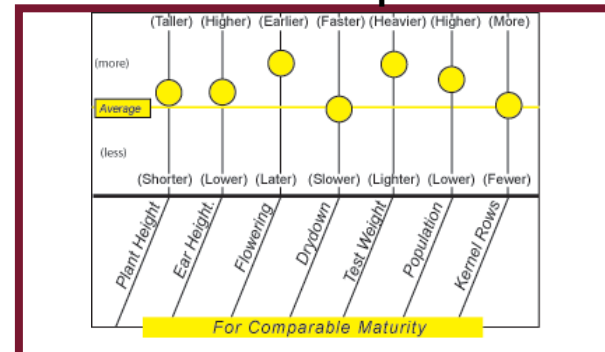

Trelay **SP451**

MMR
95

Family
K3/O

- New for 2006
- Related to 4200 (K3/O family)
- Excellent fall appearance and intactness
- Test weight & root strength improved vs. 4200

Trait	CONV
Event	-----
GMO	NON
History	2006
Seed Size	M
Use	G
Processor Preferred	

Maturity Map

Characteristics Graphic

General Observations

Mat. Map Row D	Combine Harvest +
Export Restrictions	Ear Harvest
For NoTill ++++	Late Moves N.
For Late Planting	Early Moves S.
For Corn On Corn ++++	Early Harvest
Drought Stress +++	Late Harvest
Dry Down A	Low Population 7
Soil Type H/V	High Population 8