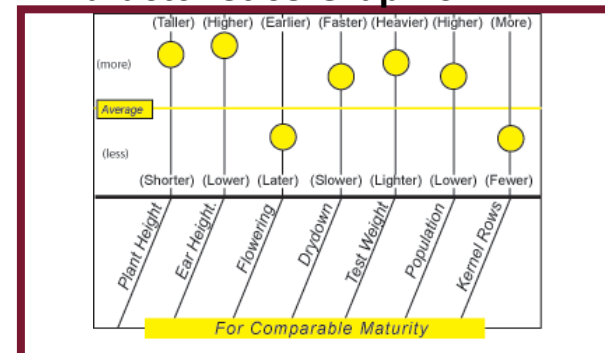

Characteristics Graphic

General Observations

Mat. Map Row K	Combine Harvest +
Export Restrictions	Ear Harvest +
For NoTill +++	Late Moves N.
For Late Planting	Early Moves S.
For Corn On Corn +++	Early Harvest
Drought Stress +++	Late Harvest
Dry Down F	Low Population 8
Soil Type V	High Population 7

Performance

Silage ForTons +
Silage For Milk
Yield For Mat. 7
Grain Quality +

Agronomics

Root Strength 7	Stay Green 7
Stalk Strength 8	Test Weight 9
Kernel Rows 14-18	Plant Height 8
Final Pop. 26-30	Ear Height 9
Seedling Vigor 9	Flowering L