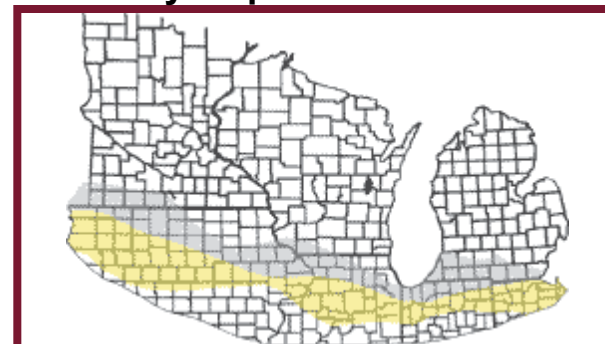

## Trelay **SP951**

MMR  
**110**

Family  
**J**

- New for 2006
- Outstanding grain quality with HEAVY test weight
- Excellent roots & stalks
- Taller, J-style corn with semi flex ears

Trait	<b>CONV</b>
Event	-----
GMO	<b>NON</b>
History	<b>2006</b>
Seed Size	<b>M</b>
Use	<b>G/S</b>
Processor Preferred	

### Maturity Map